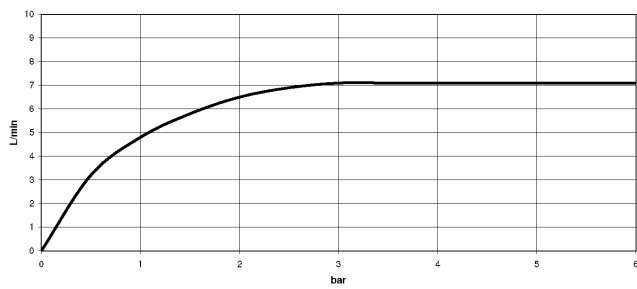

### Recommended miscellaneous

---

**Concealed wall elbow -**

35 085 970 90

- max. recess depth 163 mm
- min. recess depth 90 mm

## SYMETRICS Wall-mounted basin spout without pop-up waste - Brushed Dark Platinum

---

13 800 980  
mm [inches]

### Flow rate chart

---