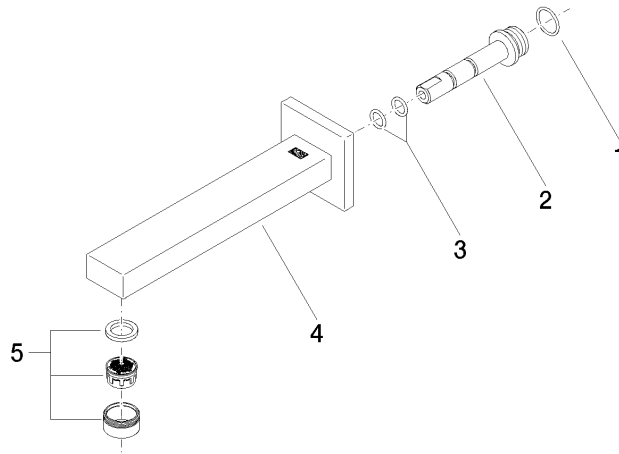

## SYMETRICS Wall-mounted basin spout without pop-up waste - Brushed Dark Platinum

---

13 800 980  
mm [inches]

### Certificates

---

LGA\_18592.

WRAS\_1904065.

**SYMETRICS Wall-mounted basin spout without pop-up waste - Brushed Dark Platinum**

13 800 980

**Spare parts list**

No.	Item Number	Name	Quantity used	Delivery time
1	09 14 10 053 90	seal	1	2
2	09 24 04 135 90	nipple	1	2
3	09 14 10 008 90	seal	2	2
4	90 11 68 004 00-99	spout	1	30
5	90 23 01 029 02-99	aerator	1	30