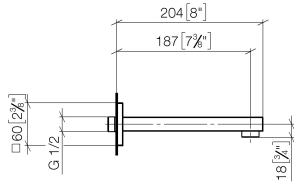

## SYMETRICS Wall-mounted basin spout without pop-up waste - Brushed Dark Platinum

---

13 800 980

- 185mm projection
- fixed spout
- circular, air-enriched flow
- hole diameter 37 mm
- rosette 60 x 60 mm
- 1/2" connection
- plug-link mounting
- max. flow 7 l/min
- lead-free
- WRAS 1904065

### Recommended miscellaneous

---

**Concealed wall elbow -**

35 085 970 90

- max. recess depth 163 mm
- min. recess depth 90 mm

## SYMETRICS Wall-mounted basin spout without pop-up waste - Brushed Dark Platinum

---

13 800 980  
mm [inches]